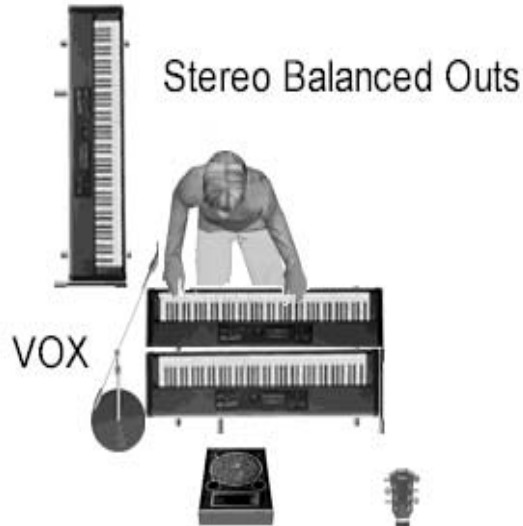

Tommy

Provides Own Mic

Spike

Provides Vocal and Kick Drum Mic

VOX & In-Ear Monitor

Balanced Out Bass

Tammy Tam Tam

Mic'd or Direct Guitar

Lead Guitar
Needs Floor Monitor
VOX

Will Provide
Wireless Mic
In-Ear Monitor

Bagman

VOX
Needs Floor Monitor

STAGE PLOT FOR **Gwen in Doubt**

MINIMUM 12 X 24 STAGE SIZE

FOR INFORMATION CONTACT TOM (775) 997-5247 OR
TAMMY (775) 742-4524