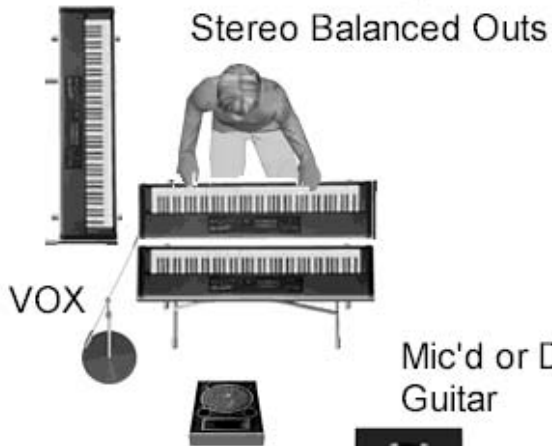

Tommy

Spike

Balanced Out Bass

Dan

Tammy Tam Tam

VOX

STAGE PLOT FOR **Gwen in Doubt**

MINIMUM 12 X 24 STAGE SIZE